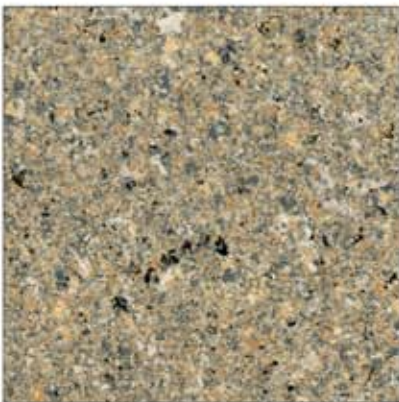

## Multi-Color Finishes

Birch Bark

Bisque

Desert Stone

Fawn

Fusion

Greystone

Moonstone

Safari Tan

Sand Pebbles

*\*All monitors and printers vary, results will display colors different.*

## Multi-Color Finishes

Cappuccino

Red Granite

Tahitian Sand

Misty Gray

White Sands

Oyster White

*\*All monitors and printers vary, results will display colors different.*